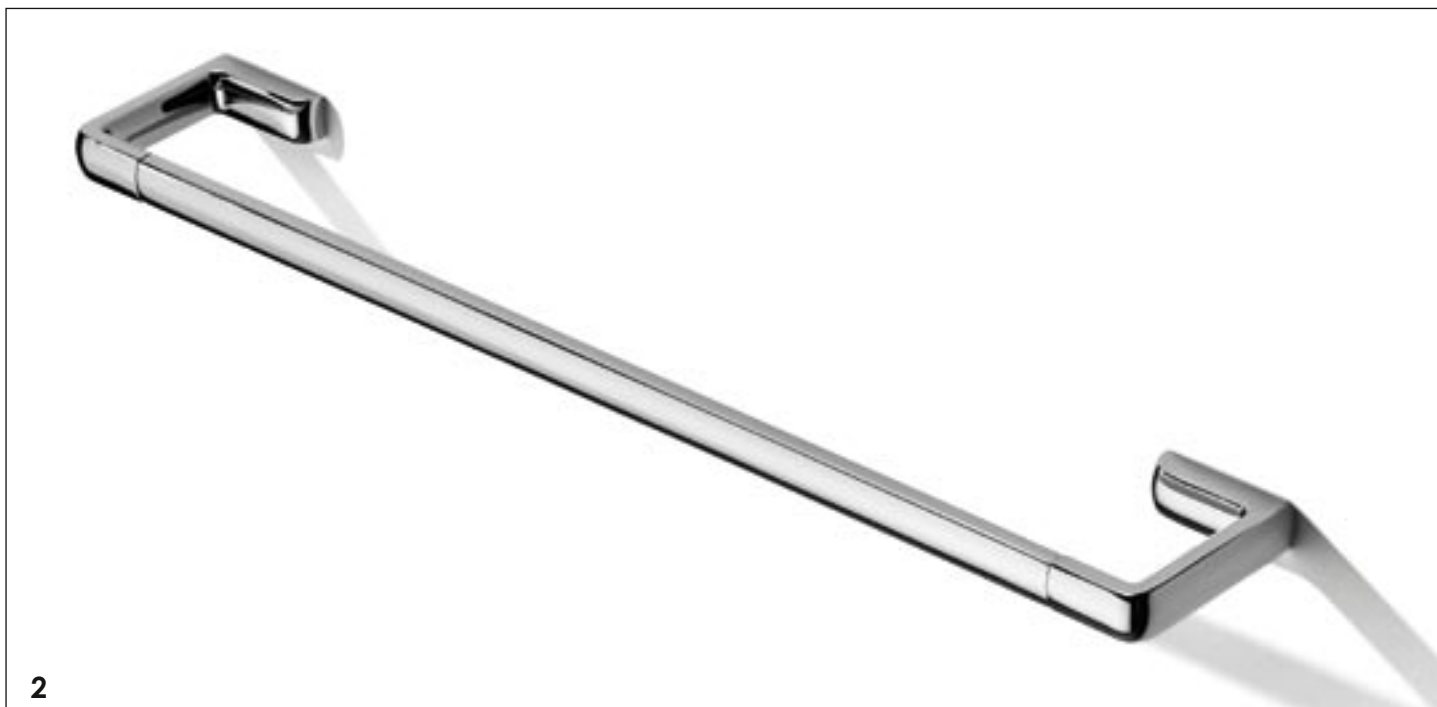

PATT

COLLEZIONE **PATT** *design: Studio OML*

Realizzata in ottone cromato e ZAMA cromati lucidi, con sapone, bicchiere, dosatore in vetro satinato.

Lo scopino è realizzato in ottone cromato lucido con duplice funzione; a parete o pavimento.

PATT COLLECTION *design: Studio OML*

PATT is made of chromium-plated brass and ZAMA.

The soap holder, the glass holder, the liquid soap holder are made of frosted glass.

The toilet brush holder is made of chromium plated brass and it has a double function: it is free standing and wall hanged.

1. P105 DQS

dispenser vetro satinato pompetta quadrata
*dispenser made of frosted glass
with square pump*

2. P105 DS

dispenser vetro satinato pompetta rotonda
*dispenser made of frosted glass
with round pump*

PATT

1. P 140S
portasapone vetro satinato d'appoggio
free-standing soap holder
made of frosted glass

2. L 141S
bicchiere vetro satinato appoggio
free-standing glass holder
made of frosted glass

3. P 143S
dispenser vetro satinato appoggio
pompetta rotonda
free-standing dispenser
made of frosted glass round pump