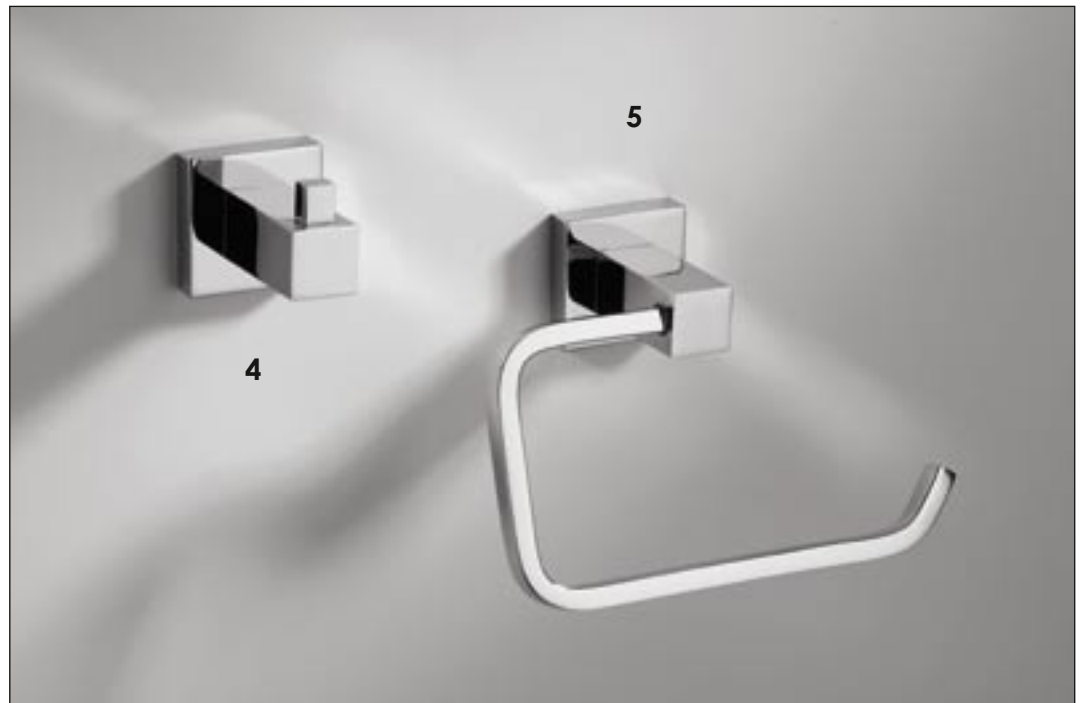

ISY

**ISY**  
 in ottone cromato  
 made of  
 chromium plated  
 brass

**1. H505**  
 portasapone in vetro satinato  
*frosted glass soap-holder*

**2. H505D**  
 dispenser in vetro satinato  
*liquid soap dispenser in frosted glass*

**3. H506**  
 portabicchiere in vetro satinato  
*glass-holder in frosted glass*

**4. H513**  
 appendiabito singolo  
*towel-holder*

**5. H508**  
 portarotolo  
*toilet paper-holder*

6

7

8

**6. H507**

portascopino a parete e a pavimento  
*free-standing wall-hanged toilet brush-holder*

**7. H501A**

portasalvietta ad anello  
*towel-holder*

**8. H502L**

cm. L 58,5 P6 H5  
portasalvietta  
*towel-holder*

**9. H501**

cm. L34 P6 H4,5  
portasalvietta  
*towel-holder*

9

**ISY**  
in ottone cromato  
*made of*  
chromium plated  
brass