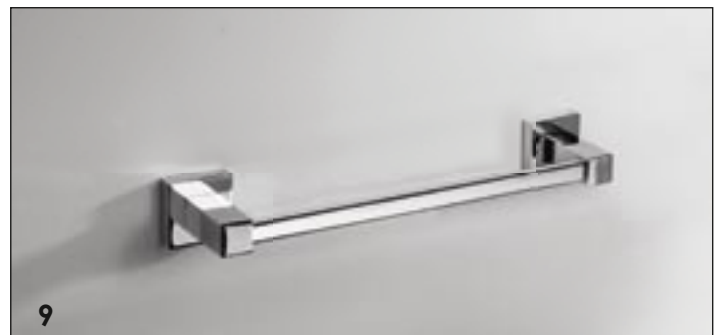

ISY

**ISY**  
 in ottone cromato  
 made of  
 chromium plated  
 brass

**1. H505**  
 portasapone in vetro satinato  
*frosted glass soap-holder*

**2. H505D**  
 dispenser in vetro satinato  
*liquid soap dispenser in frosted glass*

**3. H506**  
 portabicchiere in vetro satinato  
*glass-holder in frosted glass*

**4. H513**  
 appendiabito singolo  
*towel-holder*

**5. H508**  
 portarotolo  
*toilet paper-holder*

6

7

8

**6. H507**

portascopino a parete e a pavimento  
*free-standing wall-hanged toilet brush-holder*

**7. H501A**

portasalvietta ad anello  
*towel-holder*

**8. H502L**

cm. L 58,5 P6 H5  
portasalvietta  
*towel-holder*

**9. H501**

cm. L34 P6 H4,5  
portasalvietta  
*towel-holder*

9

**ISY**  
in ottone cromato  
*made of*  
chromium plated  
brass