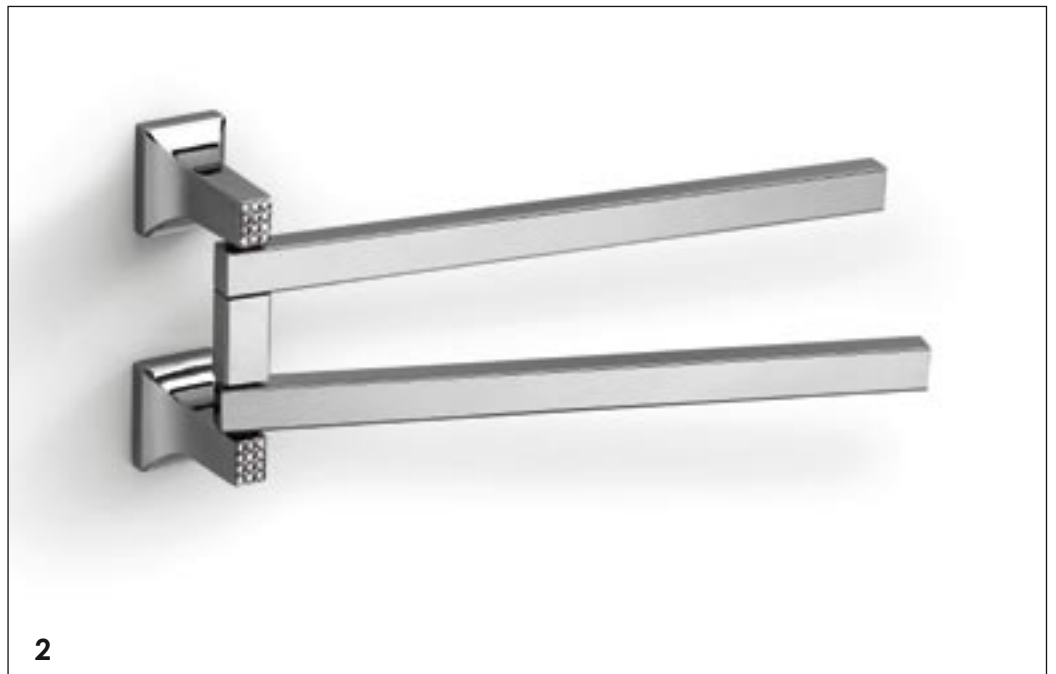

L 61 - H 8 - P 13
 P. salvietta con porta sapone n° 260 Swarovski
 Towel holder and soap holder with 260 Swarovski

5. D 602D

L 61 - H 8 - P 13
 P. salvietta con dispenser n° 208 Swarovski
 Towel holder and liquid soap holder with 208 Swarovski

GIOIELLO

1

2

3

4

GIOIELLO

1. D 613 cm. L 4 H 7 P 7
 Appendiabito con n° 12 Swarovski
Clothes hanger with 12 Swarovski

2. D 6022 cm. L 30 H 16 P 37
 P. salvietta snodato con n° 24 Swarovski
Articulated towel holder with 24 Swarovski