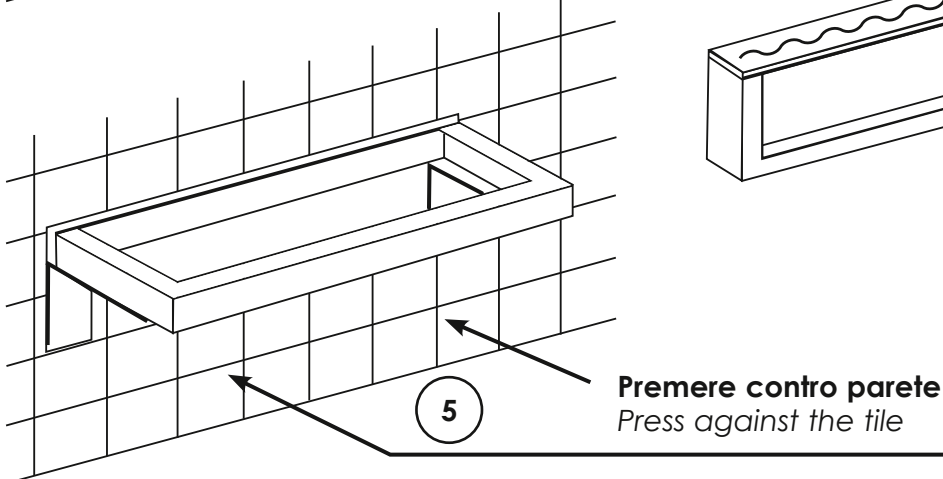

2 **Sgrassare piastrelle**
Degrease the tiles

6 **Togliere dopo 48 ore**
Remove after 48 hours

FLASH
incollo
with glue