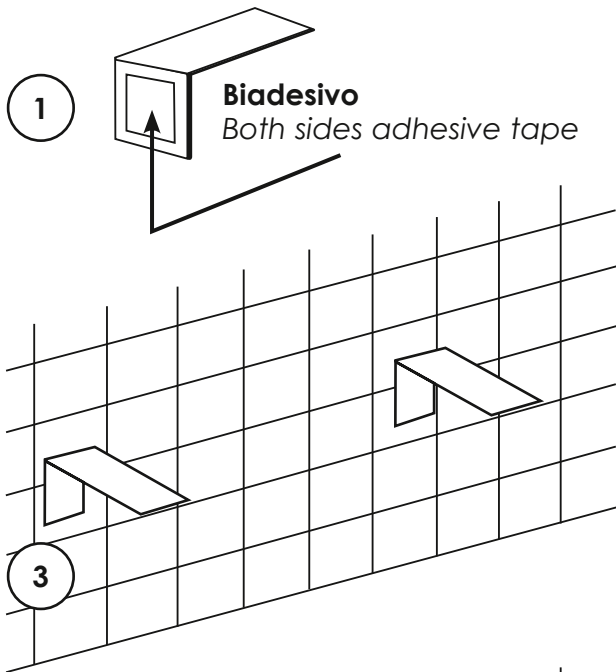

ISTRUZIONI DI ISTALLAZIONE INSTALLATION INSTRUCTIONS