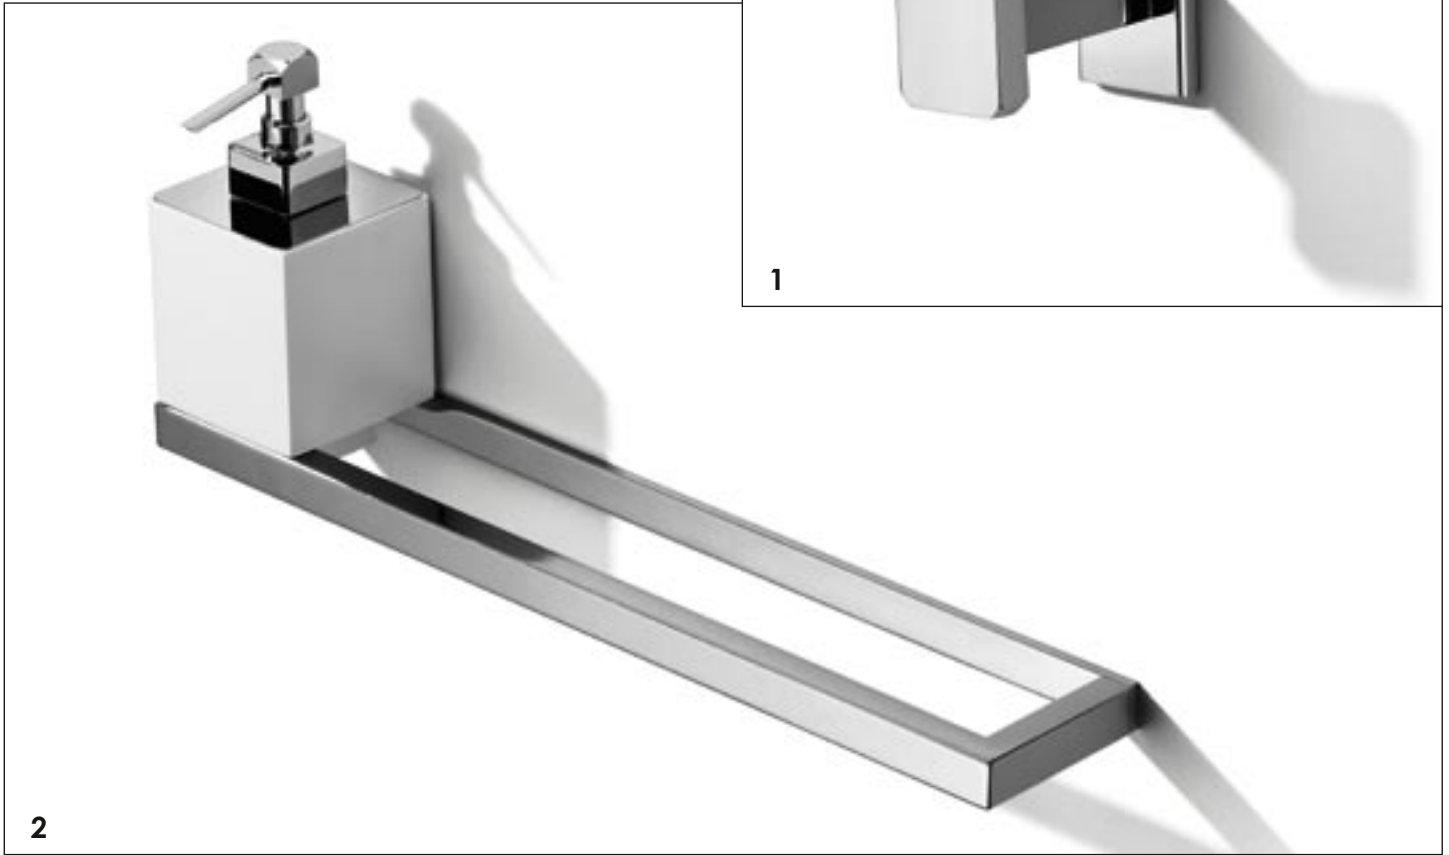

FLASH WITH GLUE COLLECTION

Flash with glue is made of chromium plated brass. The soap holder, liquid soap holder, glass holder and toilet brush holder are made of vitrex in neutral, matt white, matt red or matt black colours.

FLASH
incollo
with glue

1. IL 201
portasalviette cm. 30
towel-rack cm. 30

2. IL 202
portasalviette cm. 45
towel-rack cm.45

3. IL 202L
portasalviette cm. 60
towel-rack cm.60

1. IL 213S
appendiabito
clothes-hanger