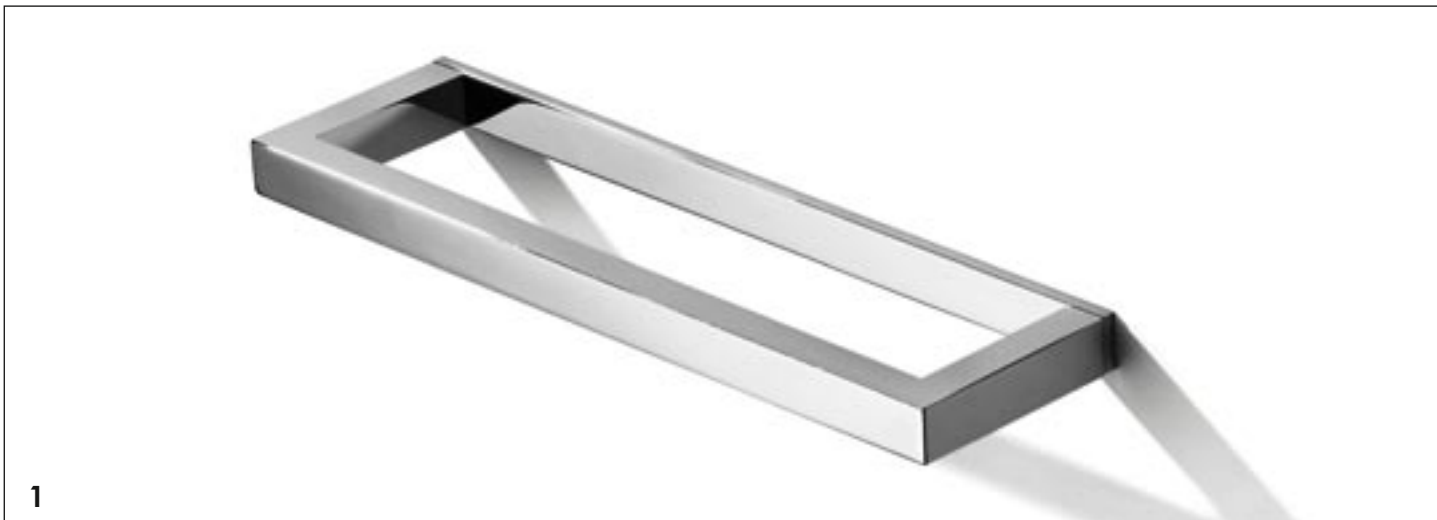

1

2

3

FLASH
incollo
with glue

1. IL 201
portasalviette cm. 30
towel-rack cm. 30

2. IL 202
portasalviette cm. 45
towel-rack cm.45

3. IL 202L
portasalviette cm. 60
towel-rack cm.60