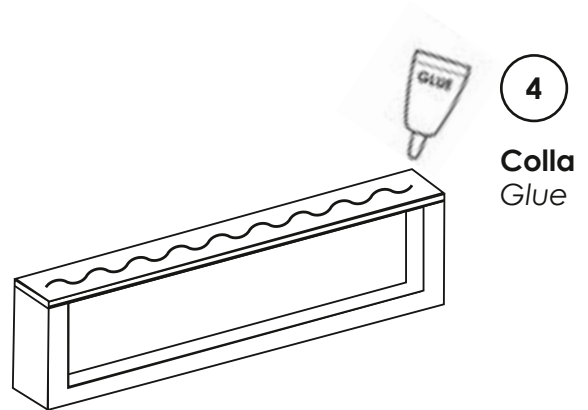

FLASH
incollo
with glue

COLLEZIONE **FLASH AD INCOLLO**

Collezione realizzata in ottone cromato lucido con sapone, dosatore, bicchiere e scopino in vitrex nei colori satinato neutro, bianco opaco, rosso opaco e nero opaco.

FLASH WITH GLUE COLLECTION

Flash with glue is made of chromium plated brass. The soap holder, liquid soap holder, glass holder and toilet brush holder are made of vitrex in neutral, matt white, matt red or matt black colours.

FLASH
incollo
with glue

ISTRUZIONI DI ISTALLAZIONE INSTALLATION INSTRUCTIONS

2 **Sgrassare piastrelle**
Degrease the tiles

6 **Togliere dopo 48 ore**
Remove after 48 hours

FLASH
incollo
with glue

1

2

3

FLASH
incollo
with glue

1. IL 201
portasalviette cm. 30
towel-rack cm. 30

2. IL 202
portasalviette cm. 45
towel-rack cm.45

3. IL 202L
portasalviette cm. 60
towel-rack cm.60

1. IL 213S
appendiabito
clothes-hanger