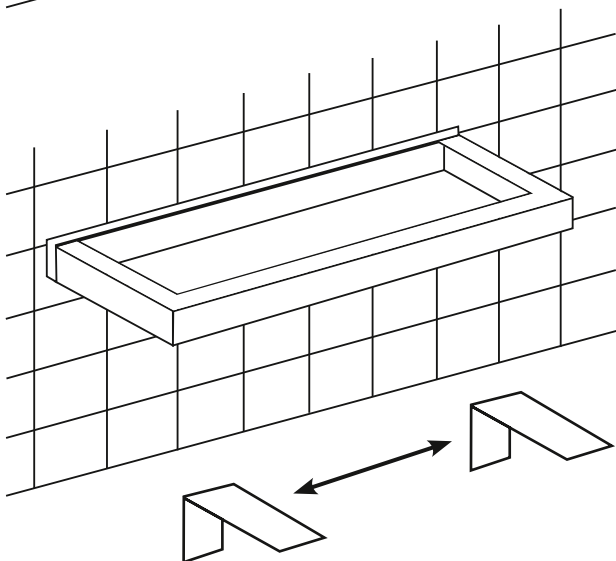

2 **Sgrassare piastrelle**
Degrease the tiles

6 **Togliere dopo 48 ore**
Remove after 48 hours

FLASH
incollo
with glue